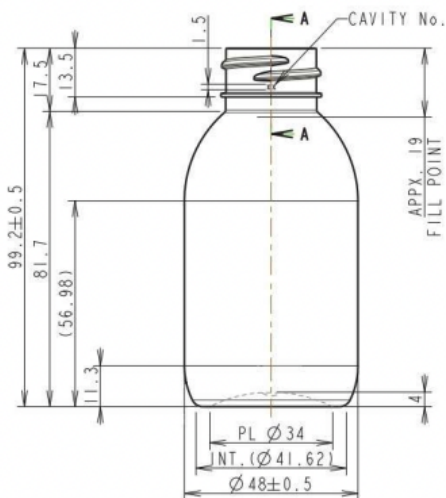

Cosmo Sirop 125

General info

Item no. (SKU):	LS1010612112
Family / Range:	Cosmo Sirop
Capacity:	125ml
Neck:	28/410
Weight:	13
Shape:	Round
Material:	PET
Colour:	All Colours Available
Print Areas:	
Country of Origin:	Lithuania

Packaging Info

Packed in Boxes

Box Dimensions (mm):	594 x 394 x 448
Quantity per box (pcs):	432
Boxes per pallet (pcs):	20
Quantity per pallet (pcs):	8640
Net weight (kg):	111
Gross weight (kg):	141
Pallet height (mm):	2400

Packed in PE bags on trays (Full pallet)

Tray dimensions (mm):	1200 x 800 x 50
Quantity per tray (pcs):	442
Quantity per PE bag (pcs):	104
PE bags per tray (pcs):	8
Trays per pallet (pcs):	22
Quantity per pallet (pcs):	9724
Net weight (kg):	124
Gross weight (kg):	140
Pallet height (mm):	2400